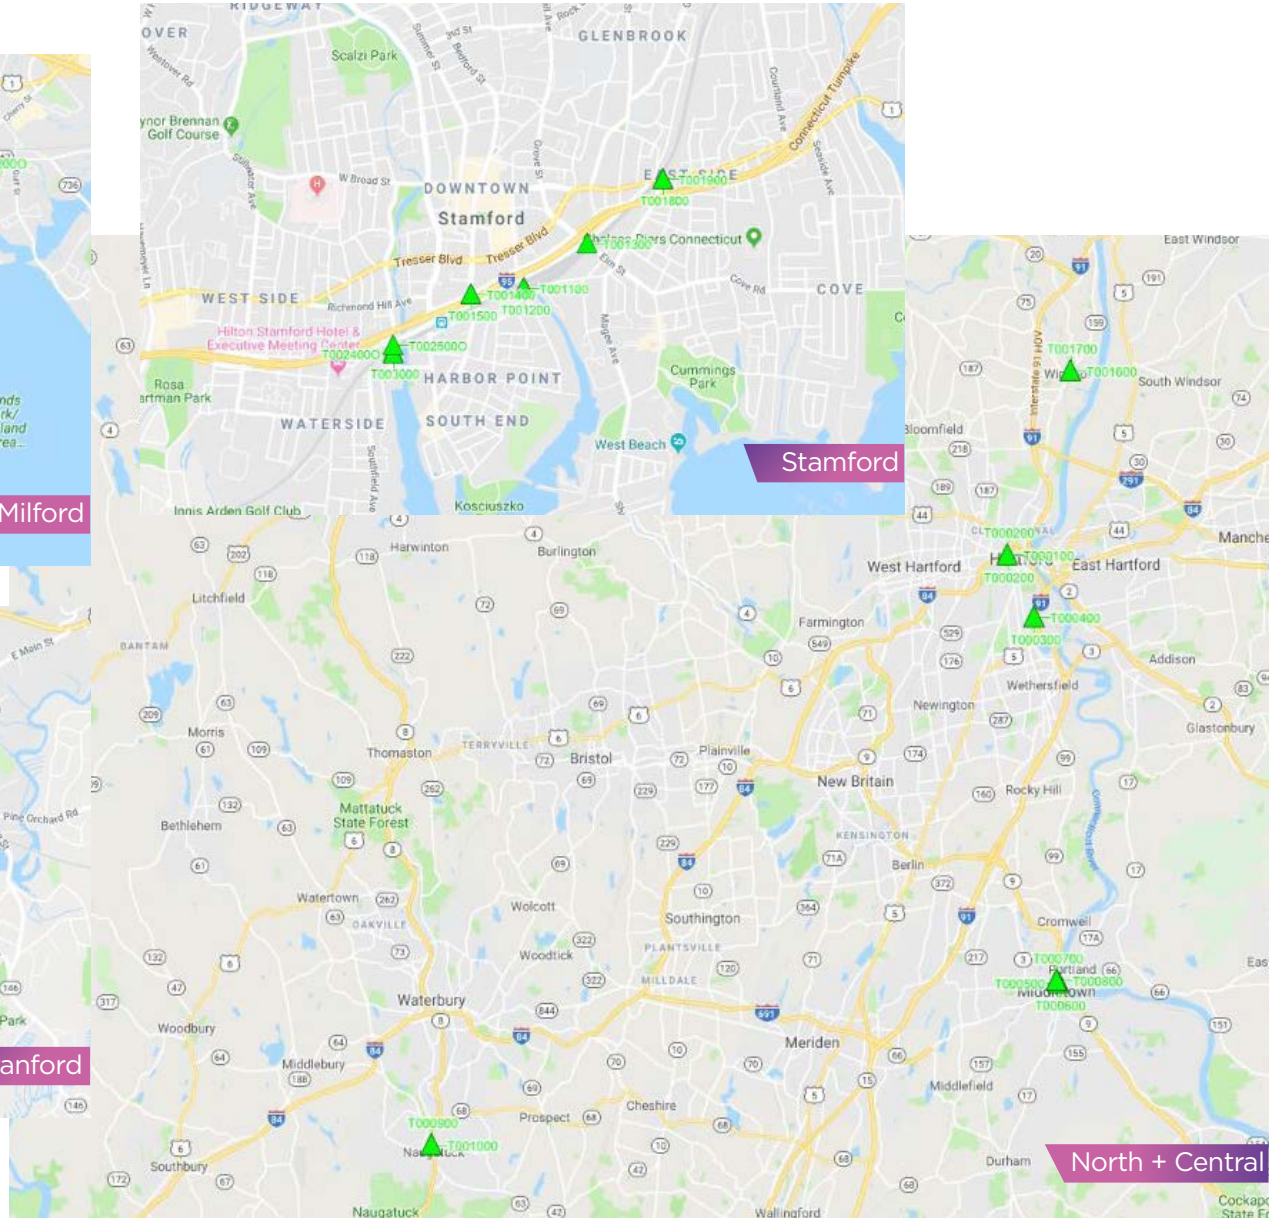

THE TIMES ARE CHANGIN' Meet the next generation of Personal Injury Lawyer.  **GOFF Law GROUP** 203-399-0000

TRESTLES

TRESTLES

TRESTLES

Click images to view and save a location's detail sheet.

#T000100 - Hartford
Asylum St. (Union Station) F/E

#T000200 - Hartford
Asylum St. (Union Station) F/W

#T000300 - Hartford
Airport Rd. F/E

#T000400 - Hartford
Airport Rd. F/W

#T000500 - Middletown
Rt. 9 F/N

#T000600 - Middletown
Rt. 9 F/S

#T000700 - Middletown
Hartford Avenue & Rt 9 F/E

#T000800 - Middletown
Hartford Avenue & Rt 9 F/W

#T000900 - Naugatuck
Maple St. F/E

#T001000 - Naugatuck
Maple St. F/W

#T001100 - Stamford
Canal St. Bridge & I-95 F/N

#T001200 - Stamford
Canal St. Bridge & I-95 F/S

#T001300 - Stamford
Elm Street S/O I-95 F/N

#T001400 - Stamford
Atlantic St. & Manhattan Ave F/N

#T001500 - Stamford
Atlantic St. & Manhattan Ave F/S

#T001600 - Windsor
Palisado Ave F/N

#T001700 - Windsor
Palisado Ave F/S